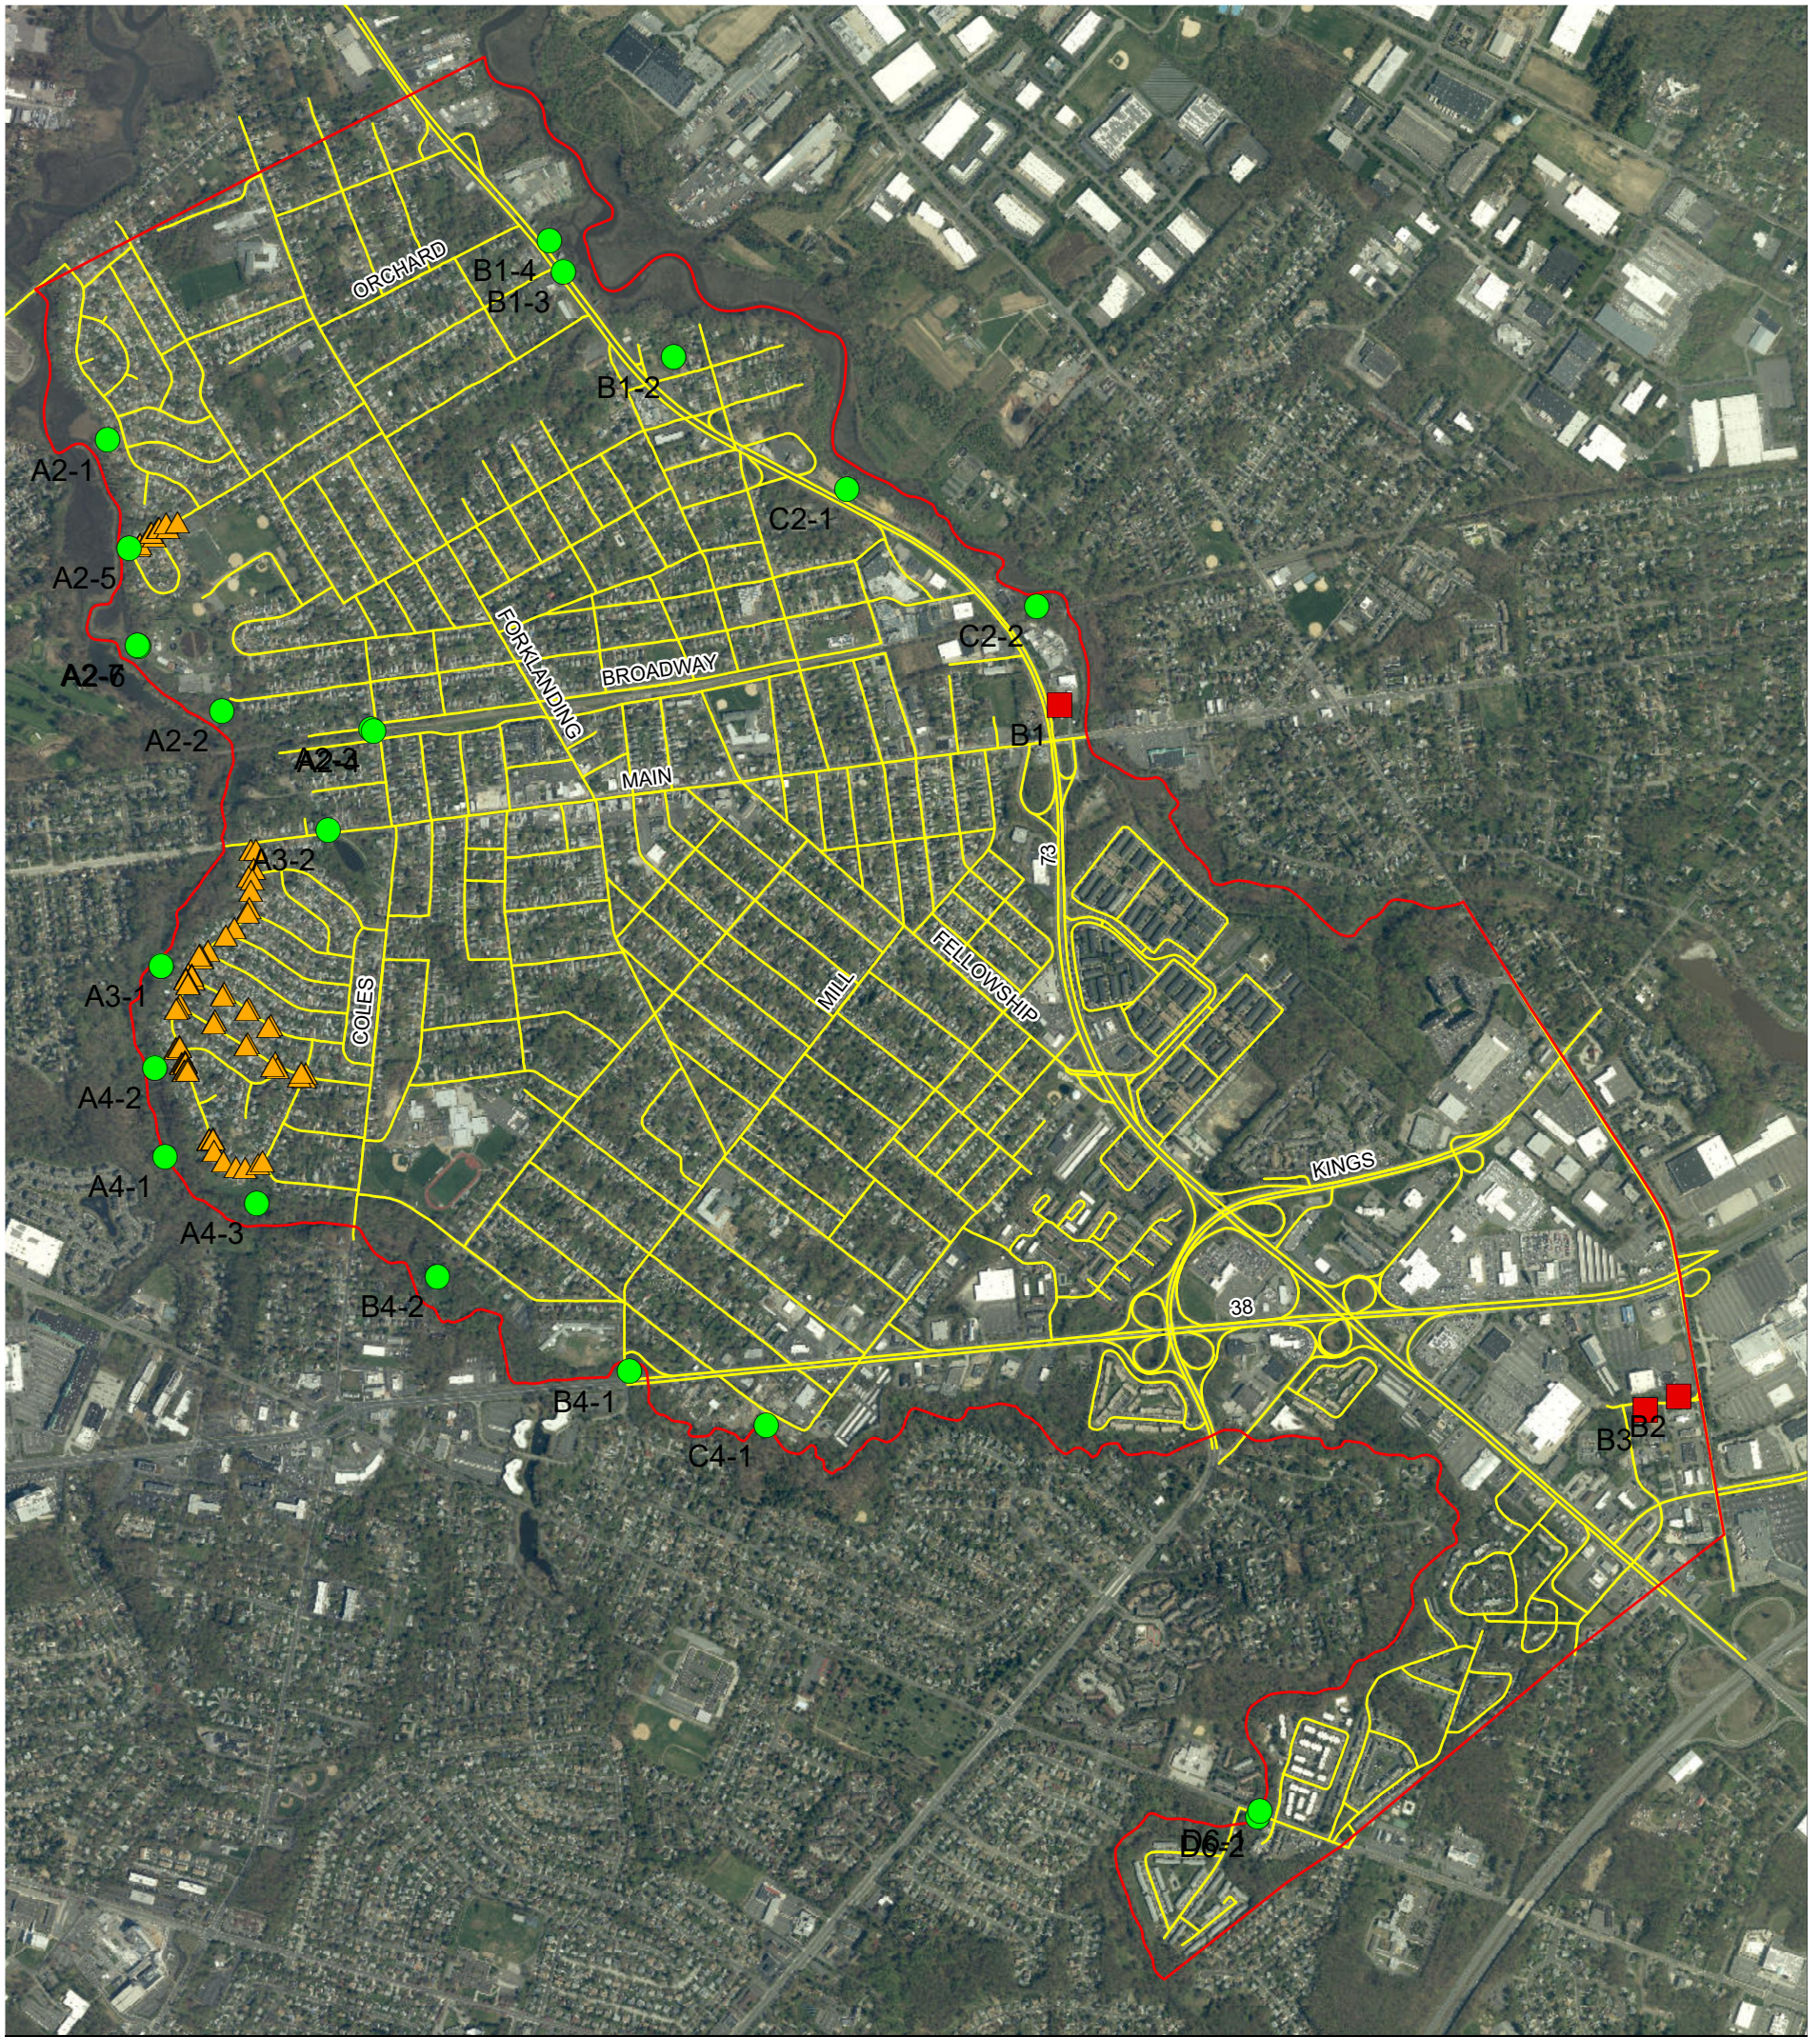

Maple Shade Public Basins, Outfalls And Inlets

Legend

- Public Basins
- Outfalls
- Inlets
- Roads

Produced by Burlington County Soil Conservation District
January 2024

Sources: Burlington County roads map, New Jersey Municipality
boarders, New Jersey Geographic Information Network, NJ Natural
Color Imagery